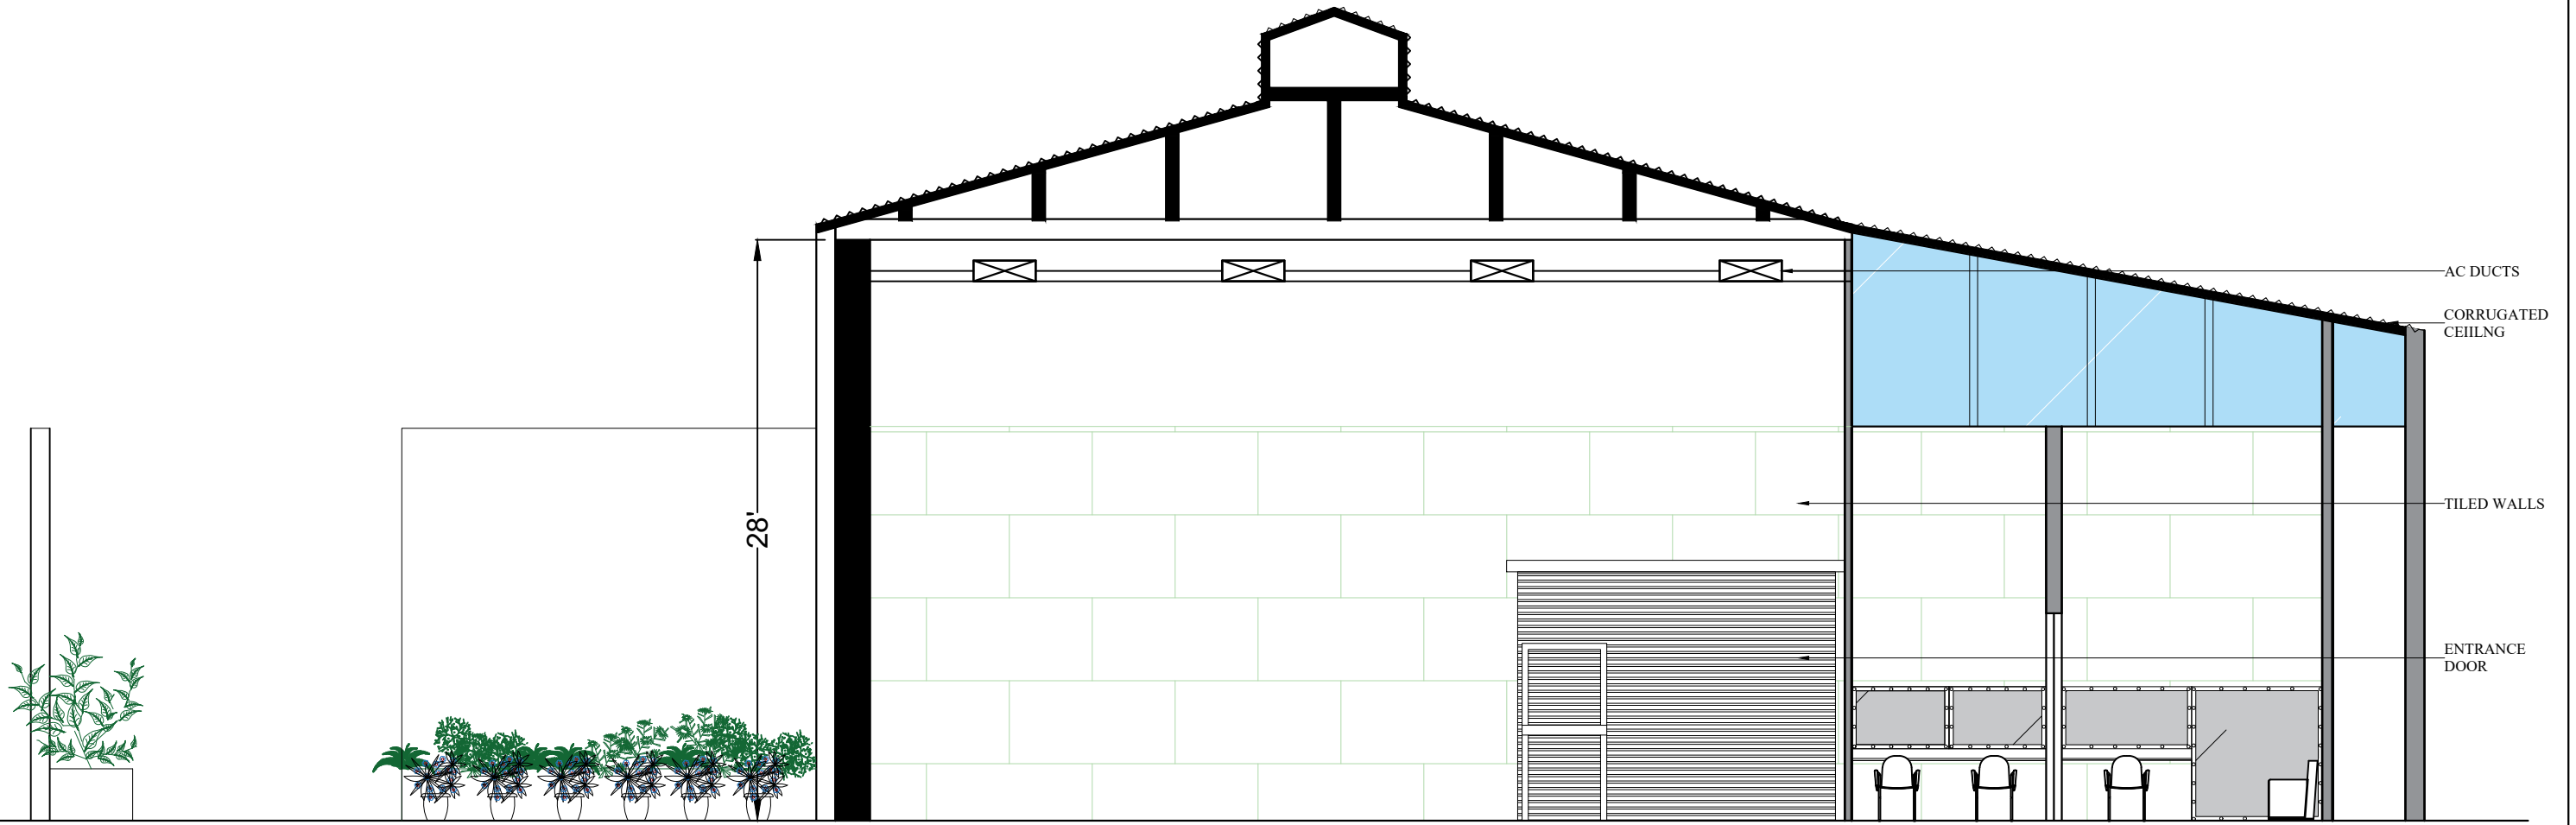

SNOWBALL STUDIO -5 PLAN

SNOWBALL STUDIO -5 ELEVATIONS

EXTERIOR ELEVATION
SCALE = 1/8" = 1'0"

KEY PLAN

SNOWBALL STUDIO -5 ELEVATIONS

LAWN AREA

SHOOTING AREA

MAKEUP ROOMS

SECTION 1-1
SCALE = 1/8" = 1'0"

KEY PLAN

SNOWBALL STUDIO -5 ELEVATIONS

SECTION 2-2
SCALE = 1/8" = 1'0"

SNOWBALL STUDIO -5 ELEVATIONS

CELEBRITY ROOMS

SHOOTING AREA

LAWN AREA

SECTION 3-3
SCALE = 1/8" = 1'0"

KEY PLAN

SNOWBALL STUDIO -5 ELEVATIONS

SECTION 4-4
SCALE = 1/8" = 1'0"

KEY PLAN

SNOWBALL STUDIO -5 ELEVATIONS

SECTION 5-5
SCALE = 1/8" = 1'0"