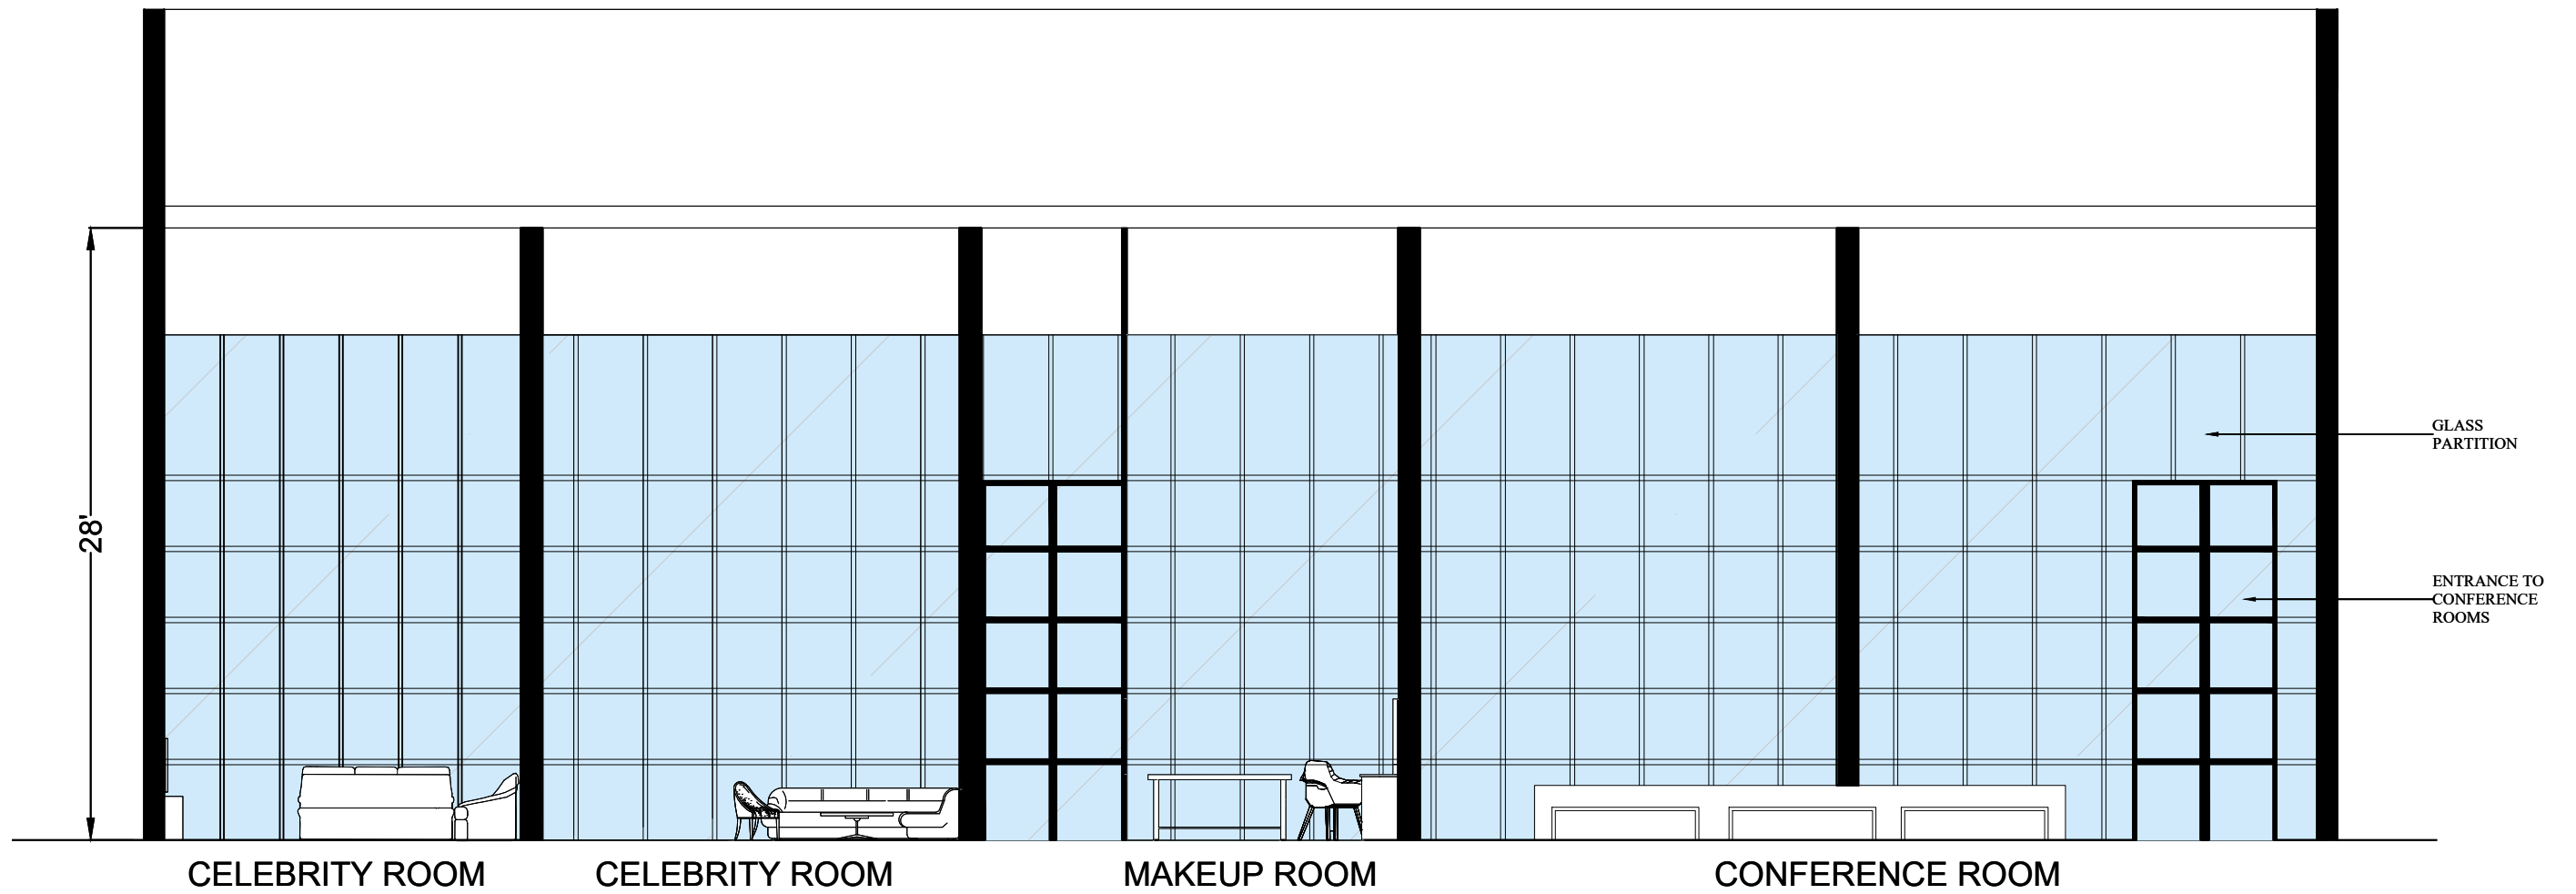

SNOWBALL STUDIO -5 PLAN

SNOWBALL STUDIO -5 ELEVATIONS

EXTERIOR ELEVATION
SCALE = 1/8" = 1'0"

KEY PLAN

SNOWBALL STUDIO -5 ELEVATIONS

LAWN AREA

SHOOTING AREA

MAKEUP ROOMS

SECTION 1-1
SCALE = 1/8" = 1'0"

KEY PLAN

SNOWBALL STUDIO -5 ELEVATIONS

SECTION 2-2
SCALE = 1/8" = 1'0"

SNOWBALL STUDIO -5 ELEVATIONS

CELEBRITY ROOMS

SHOOTING AREA

LAWN AREA

SECTION 3-3
SCALE = 1/8" = 1'0"

KEY PLAN

SNOWBALL STUDIO -5 ELEVATIONS

SECTION 4-4
SCALE = 1/8" = 1'0"

KEY PLAN

SNOWBALL STUDIO -5 ELEVATIONS

SECTION 5-5
SCALE = 1/8" = 1'0"