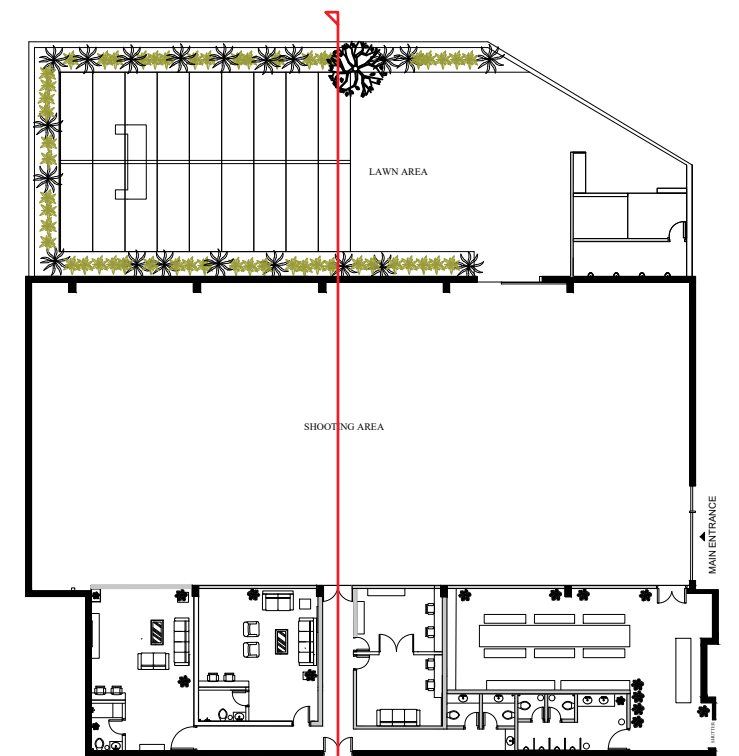

SNOWBALL STUDIO -5 PLAN

SNOWBALL STUDIO -5 ELEVATIONS

EXTERIOR ELEVATION
SCALE = 1/8" = 1'0"

KEY PLAN

SNOWBALL STUDIO -5 ELEVATIONS

LAWN AREA

SHOOTING AREA

MAKEUP ROOMS

SECTION 1-1
SCALE = 1/8" = 1'0"

KEY PLAN

SNOWBALL STUDIO -5 ELEVATIONS

SECTION 2-2
SCALE = 1/8" = 1'0"

SNOWBALL STUDIO -5 ELEVATIONS

CELEBRITY ROOMS

SHOOTING AREA

LAWN AREA

SECTION 3-3
SCALE = 1/8" = 1'0"

KEY PLAN

SNOWBALL STUDIO -5 ELEVATIONS

SECTION 4-4
SCALE = 1/8" = 1'0"

KEY PLAN

SNOWBALL STUDIO -5 ELEVATIONS

SECTION 5-5
SCALE = 1/8" = 1'0"