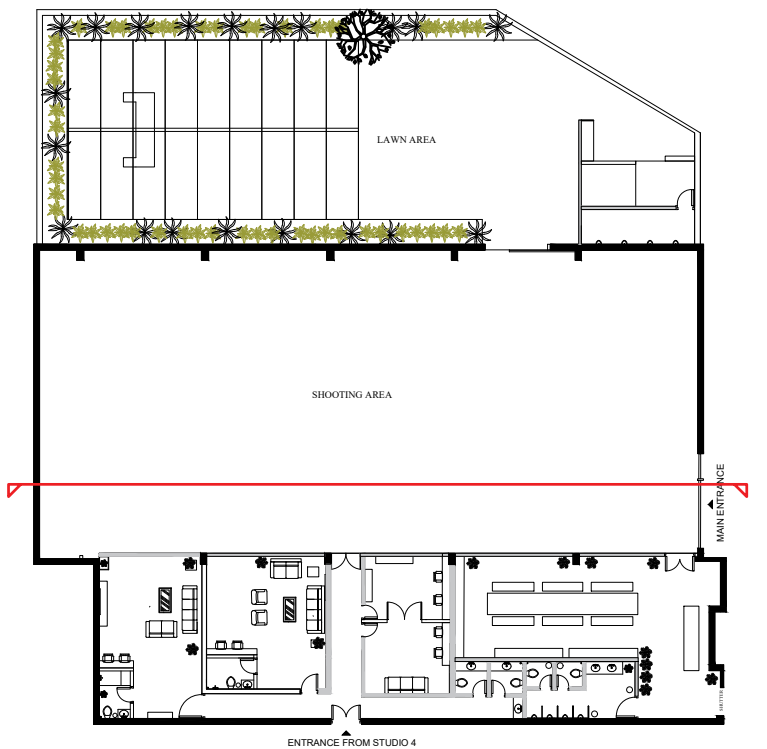

SNOWBALL STUDIO -5 PLAN

SNOWBALL STUDIO -5 ELEVATIONS

EXTERIOR ELEVATION
SCALE = 1/8" = 1'0"

KEY PLAN

SNOWBALL STUDIO -5 ELEVATIONS

LAWN AREA

SHOOTING AREA

MAKEUP ROOMS

SECTION 1-1
SCALE = 1/8" = 1'0"

KEY PLAN

SNOWBALL STUDIO -5 ELEVATIONS

SECTION 2-2
SCALE = 1/8" = 1'0"

SNOWBALL STUDIO -5 ELEVATIONS

CELEBRITY ROOMS

SHOOTING AREA

LAWN AREA

SECTION 3-3
SCALE = 1/8" = 1'0"

KEY PLAN

SNOWBALL STUDIO -5 ELEVATIONS

SECTION 4-4
SCALE = 1/8" = 1'0"

KEY PLAN

SNOWBALL STUDIO -5 ELEVATIONS

SECTION 5-5
SCALE = 1/8" = 1'0"