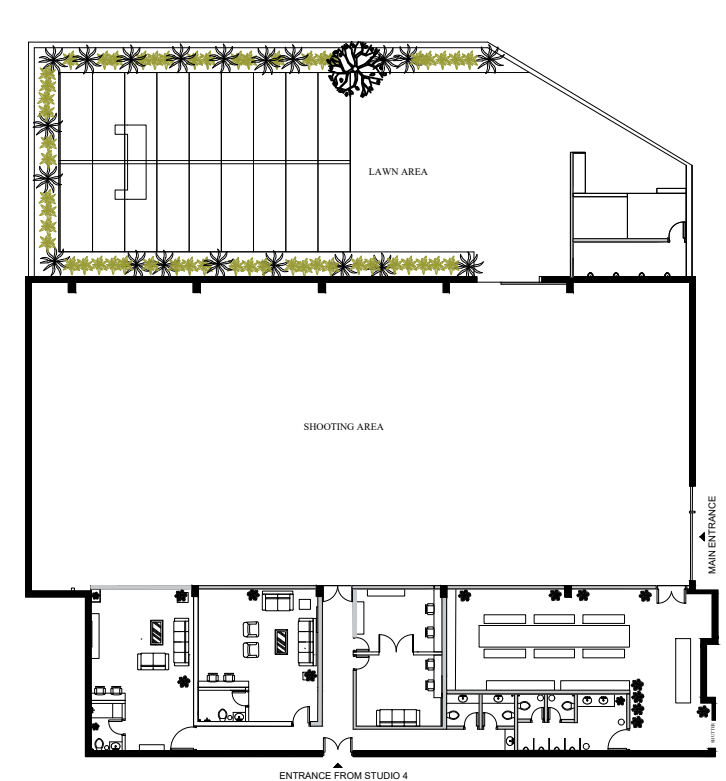

SNOWBALL STUDIO -5 PLAN

SNOWBALL STUDIO -5 ELEVATIONS

EXTERIOR ELEVATION
SCALE = 1/8" = 1'0"

KEY PLAN

SNOWBALL STUDIO -5 ELEVATIONS

LAWN AREA

SHOOTING AREA

MAKEUP ROOMS

SECTION 1-1
SCALE = 1/8" = 1'0"

KEY PLAN

SNOWBALL STUDIO -5 ELEVATIONS

SECTION 2-2
SCALE = 1/8" = 1'0"

SNOWBALL STUDIO -5 ELEVATIONS

CELEBRITY ROOMS

SHOOTING AREA

LAWN AREA

SECTION 3-3
SCALE = 1/8" = 1'0"

KEY PLAN

SNOWBALL STUDIO -5 ELEVATIONS

SECTION 4-4
SCALE = 1/8" = 1'0"

KEY PLAN

SNOWBALL STUDIO -5 ELEVATIONS

SECTION 5-5
SCALE = 1/8" = 1'0"