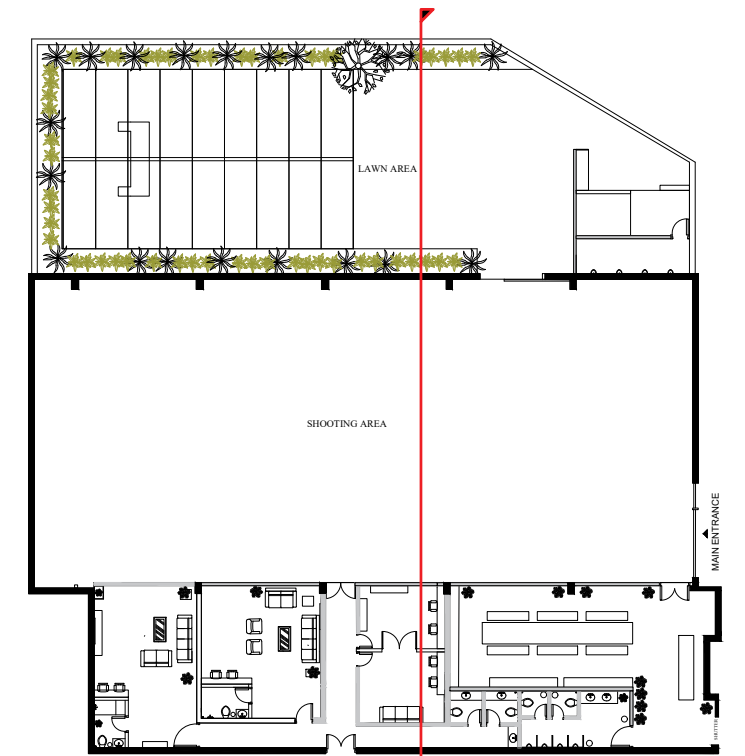

SNOWBALL STUDIO -5 PLAN

SNOWBALL STUDIO -5 ELEVATIONS

EXTERIOR ELEVATION
SCALE = 1/8" = 1'0"

KEY PLAN

SNOWBALL STUDIO -5 ELEVATIONS

LAWN AREA

SHOOTING AREA

MAKEUP ROOMS

SECTION 1-1
SCALE = 1/8" = 1'0"

KEY PLAN

SNOWBALL STUDIO -5 ELEVATIONS

SECTION 2-2
SCALE = 1/8" = 1'0"

SNOWBALL STUDIO -5 ELEVATIONS

CELEBRITY ROOMS

SHOOTING AREA

LAWN AREA

SECTION 3-3
SCALE = 1/8" = 1'0"

KEY PLAN

SNOWBALL STUDIO -5 ELEVATIONS

SECTION 4-4
SCALE = 1/8" = 1'0"

KEY PLAN

SNOWBALL STUDIO -5 ELEVATIONS

SECTION 5-5
SCALE = 1/8" = 1'0"