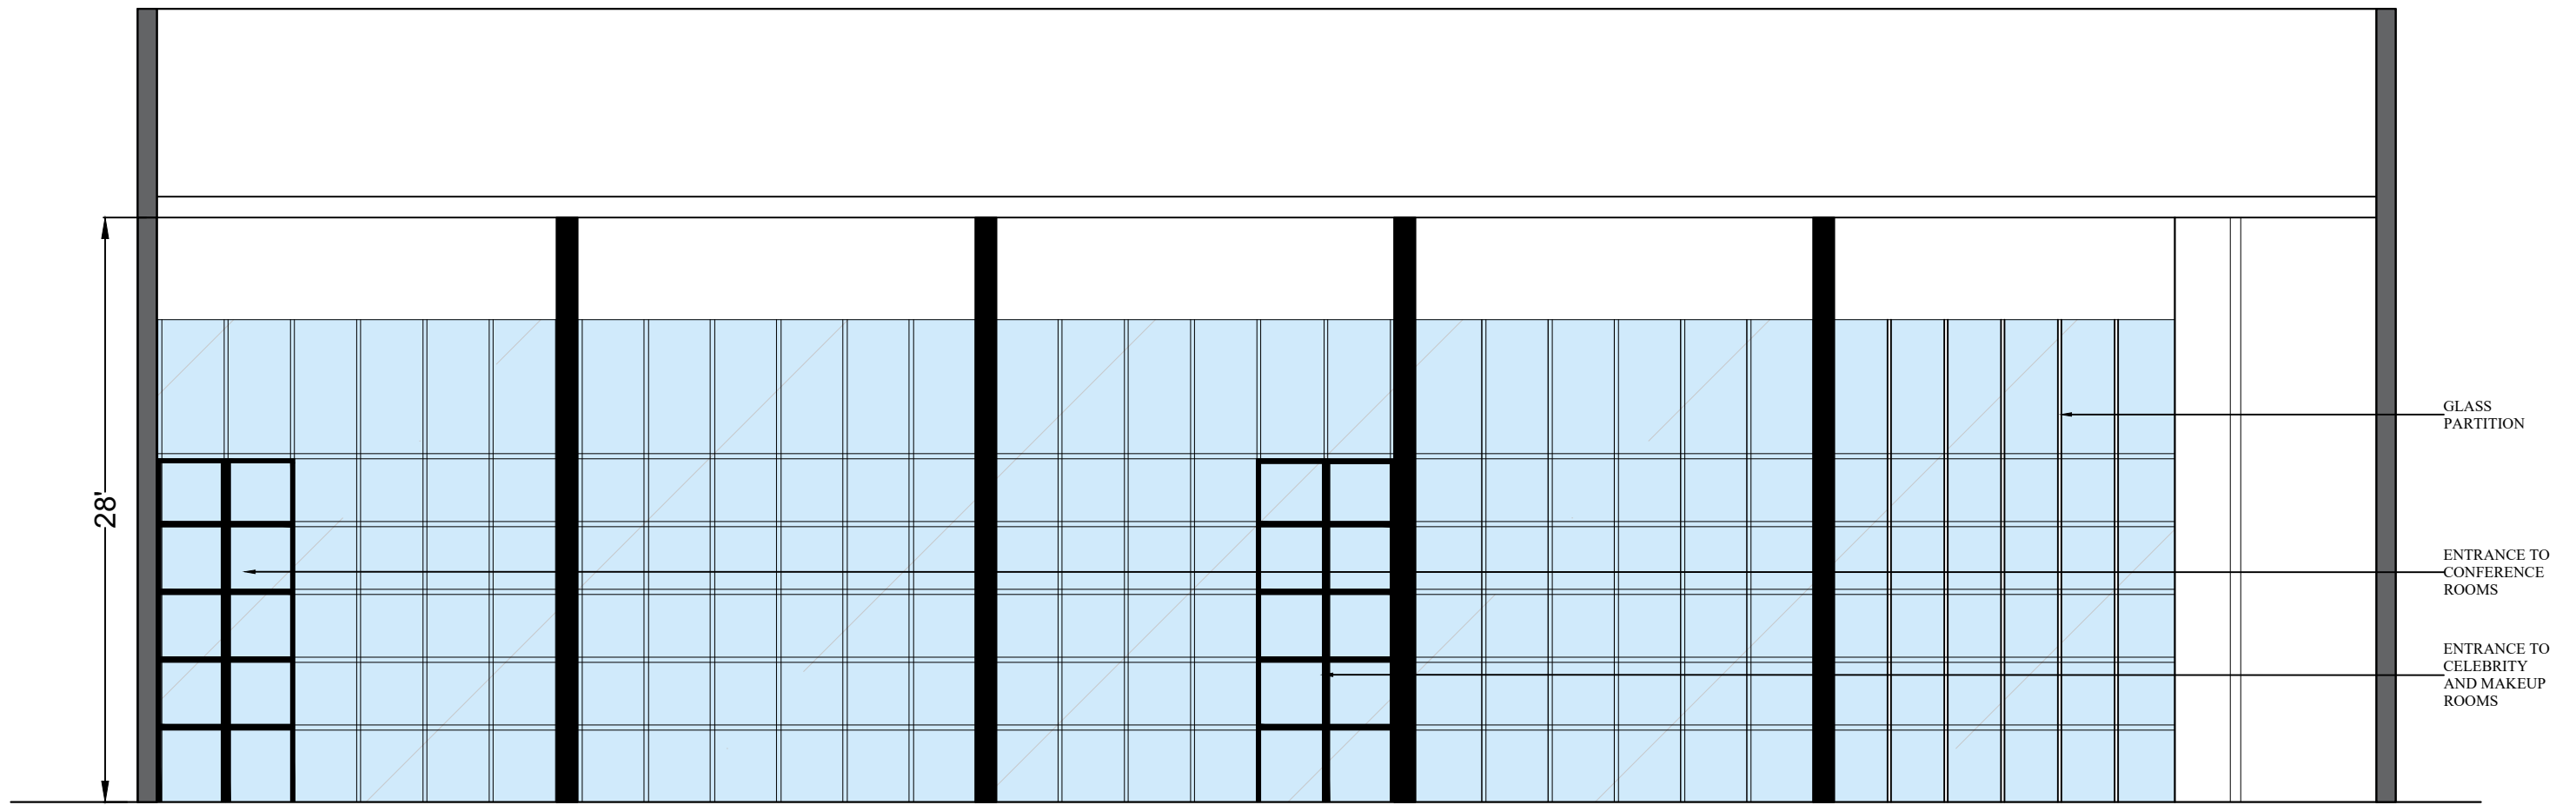

SNOWBALL STUDIO -5 PLAN

SNOWBALL STUDIO -5 ELEVATIONS

EXTERIOR ELEVATION
SCALE = 1/8" = 1'0"

KEY PLAN

SNOWBALL STUDIO -5 ELEVATIONS

LAWN AREA

SHOOTING AREA

MAKEUP ROOMS

SECTION 1-1
SCALE = 1/8" = 1'0"

KEY PLAN

SNOWBALL STUDIO -5 ELEVATIONS

SECTION 2-2
SCALE = 1/8" = 1'0"

SNOWBALL STUDIO -5 ELEVATIONS

CELEBRITY ROOMS

SHOOTING AREA

LAWN AREA

SECTION 3-3
SCALE = 1/8" = 1'0"

KEY PLAN

SNOWBALL STUDIO -5 ELEVATIONS

SECTION 4-4
SCALE = 1/8" = 1'0"

KEY PLAN

SNOWBALL STUDIO -5 ELEVATIONS

SECTION 5-5
SCALE = 1/8" = 1'0"