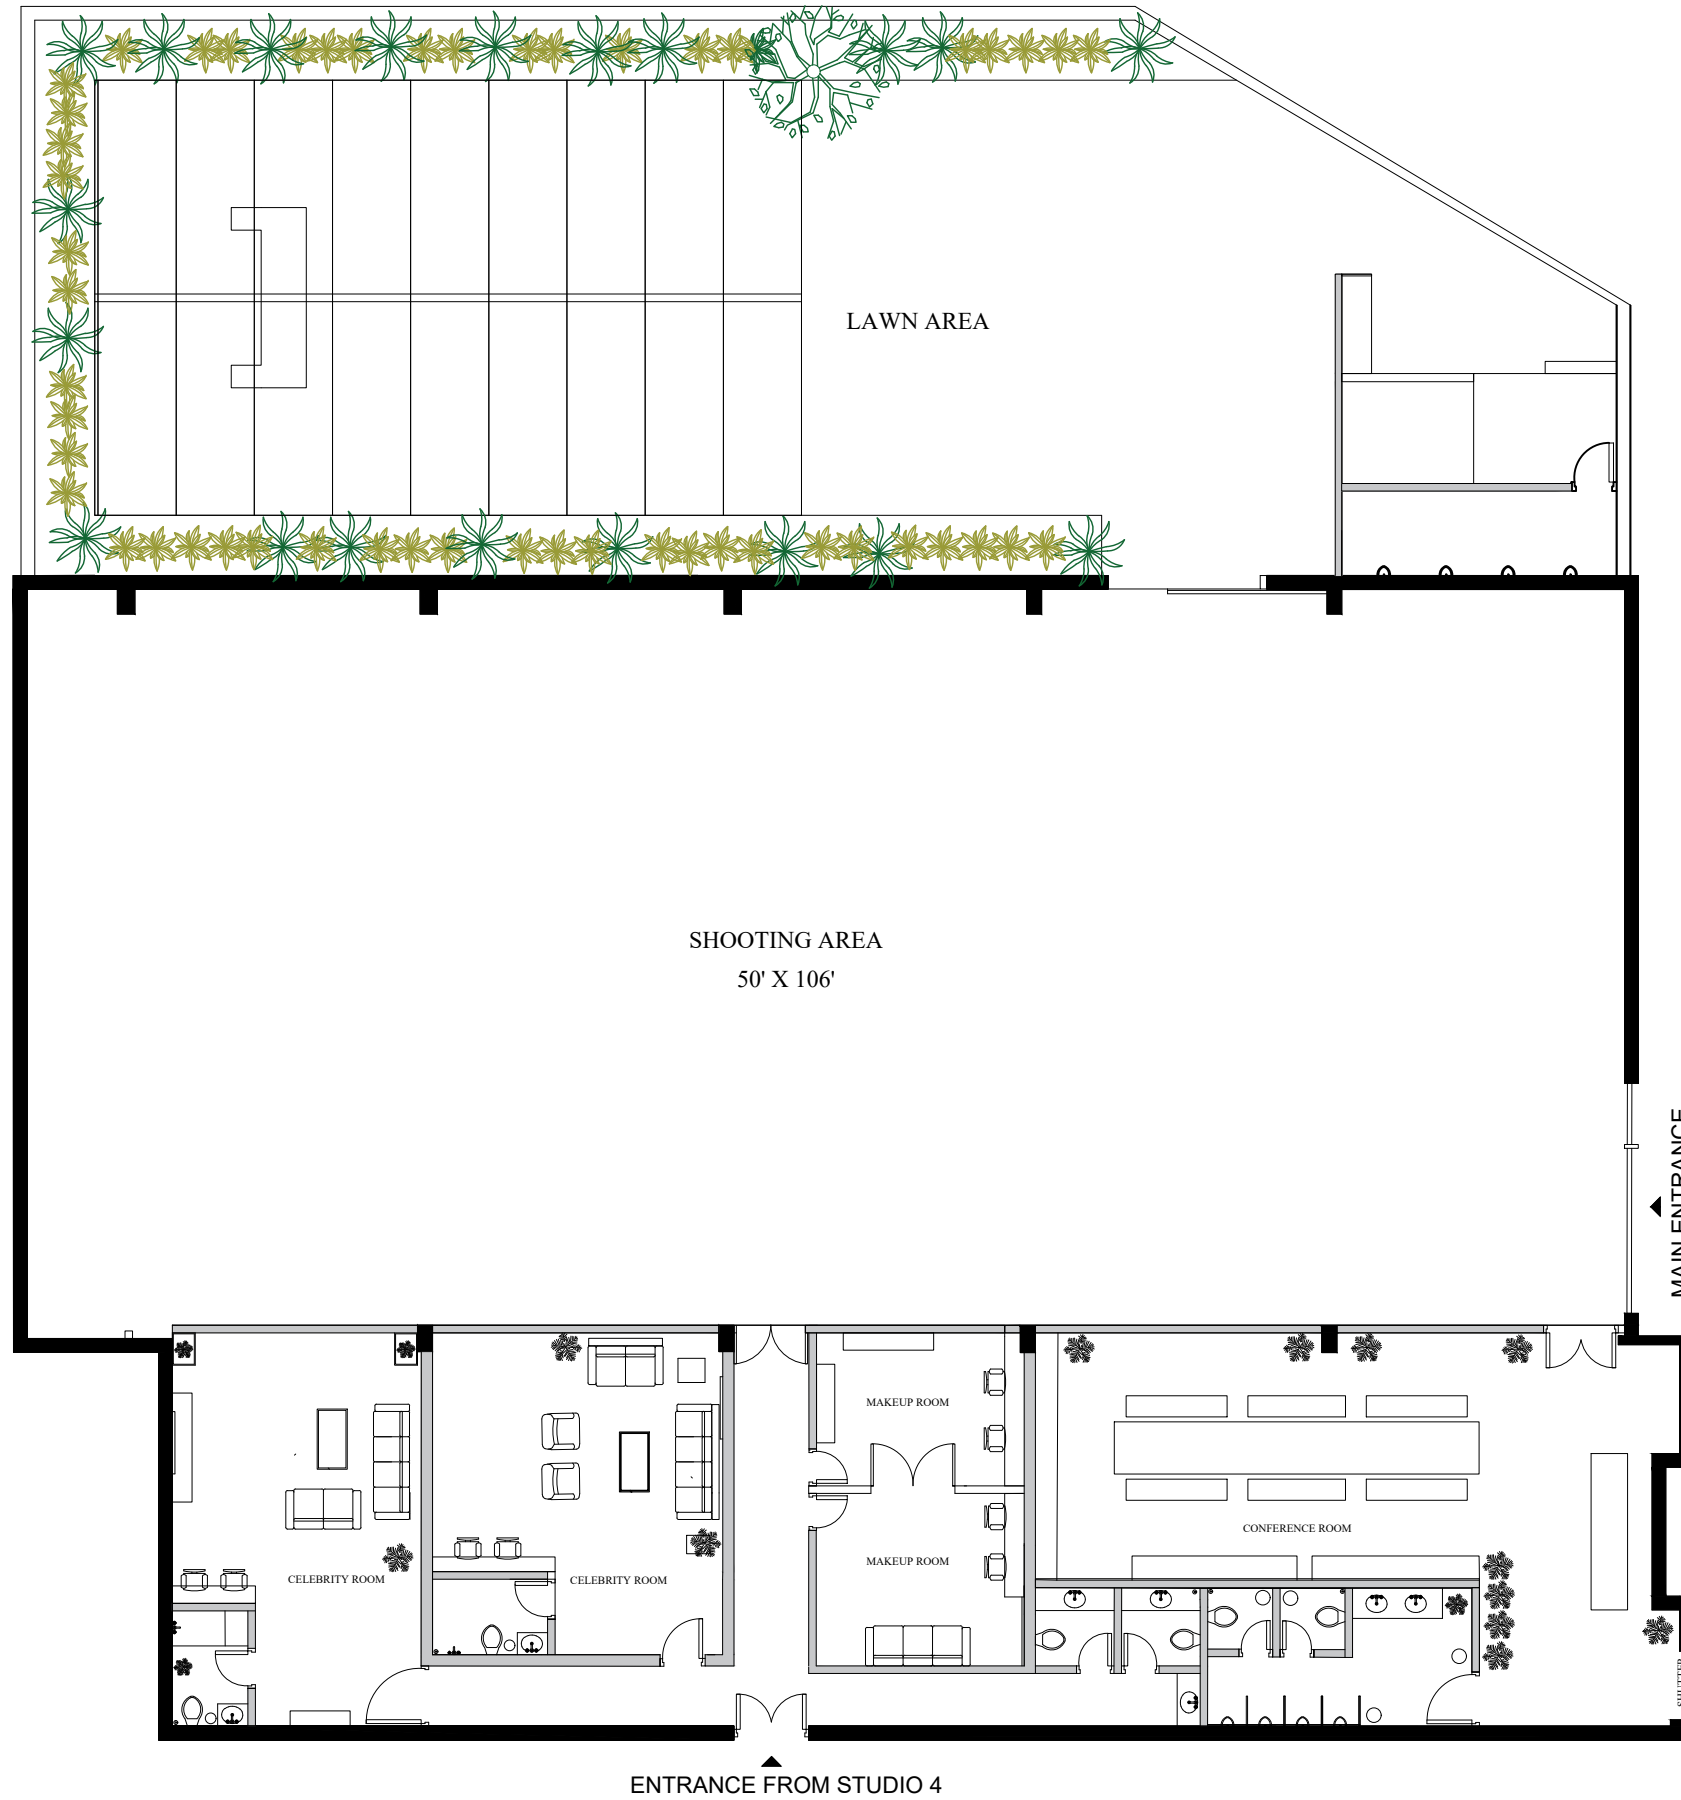

SNOWBALL STUDIO -5 PLAN

SNOWBALL STUDIO -5 ELEVATIONS

EXTERIOR ELEVATION
SCALE = 1/8" = 1'0"

KEY PLAN

SNOWBALL STUDIO -5 ELEVATIONS

LAWN AREA

SHOOTING AREA

MAKEUP ROOMS

SECTION 1-1
SCALE = 1/8" = 1'0"

KEY PLAN

SNOWBALL STUDIO -5 ELEVATIONS

SECTION 2-2
SCALE = 1/8" = 1'0"

SNOWBALL STUDIO -5 ELEVATIONS

CELEBRITY ROOMS

SHOOTING AREA

LAWN AREA

SECTION 3-3
SCALE = 1/8" = 1'0"

KEY PLAN

SNOWBALL STUDIO -5 ELEVATIONS

SECTION 4-4
SCALE = 1/8" = 1'0"

KEY PLAN

SNOWBALL STUDIO -5 ELEVATIONS

SECTION 5-5
SCALE = 1/8" = 1'0"