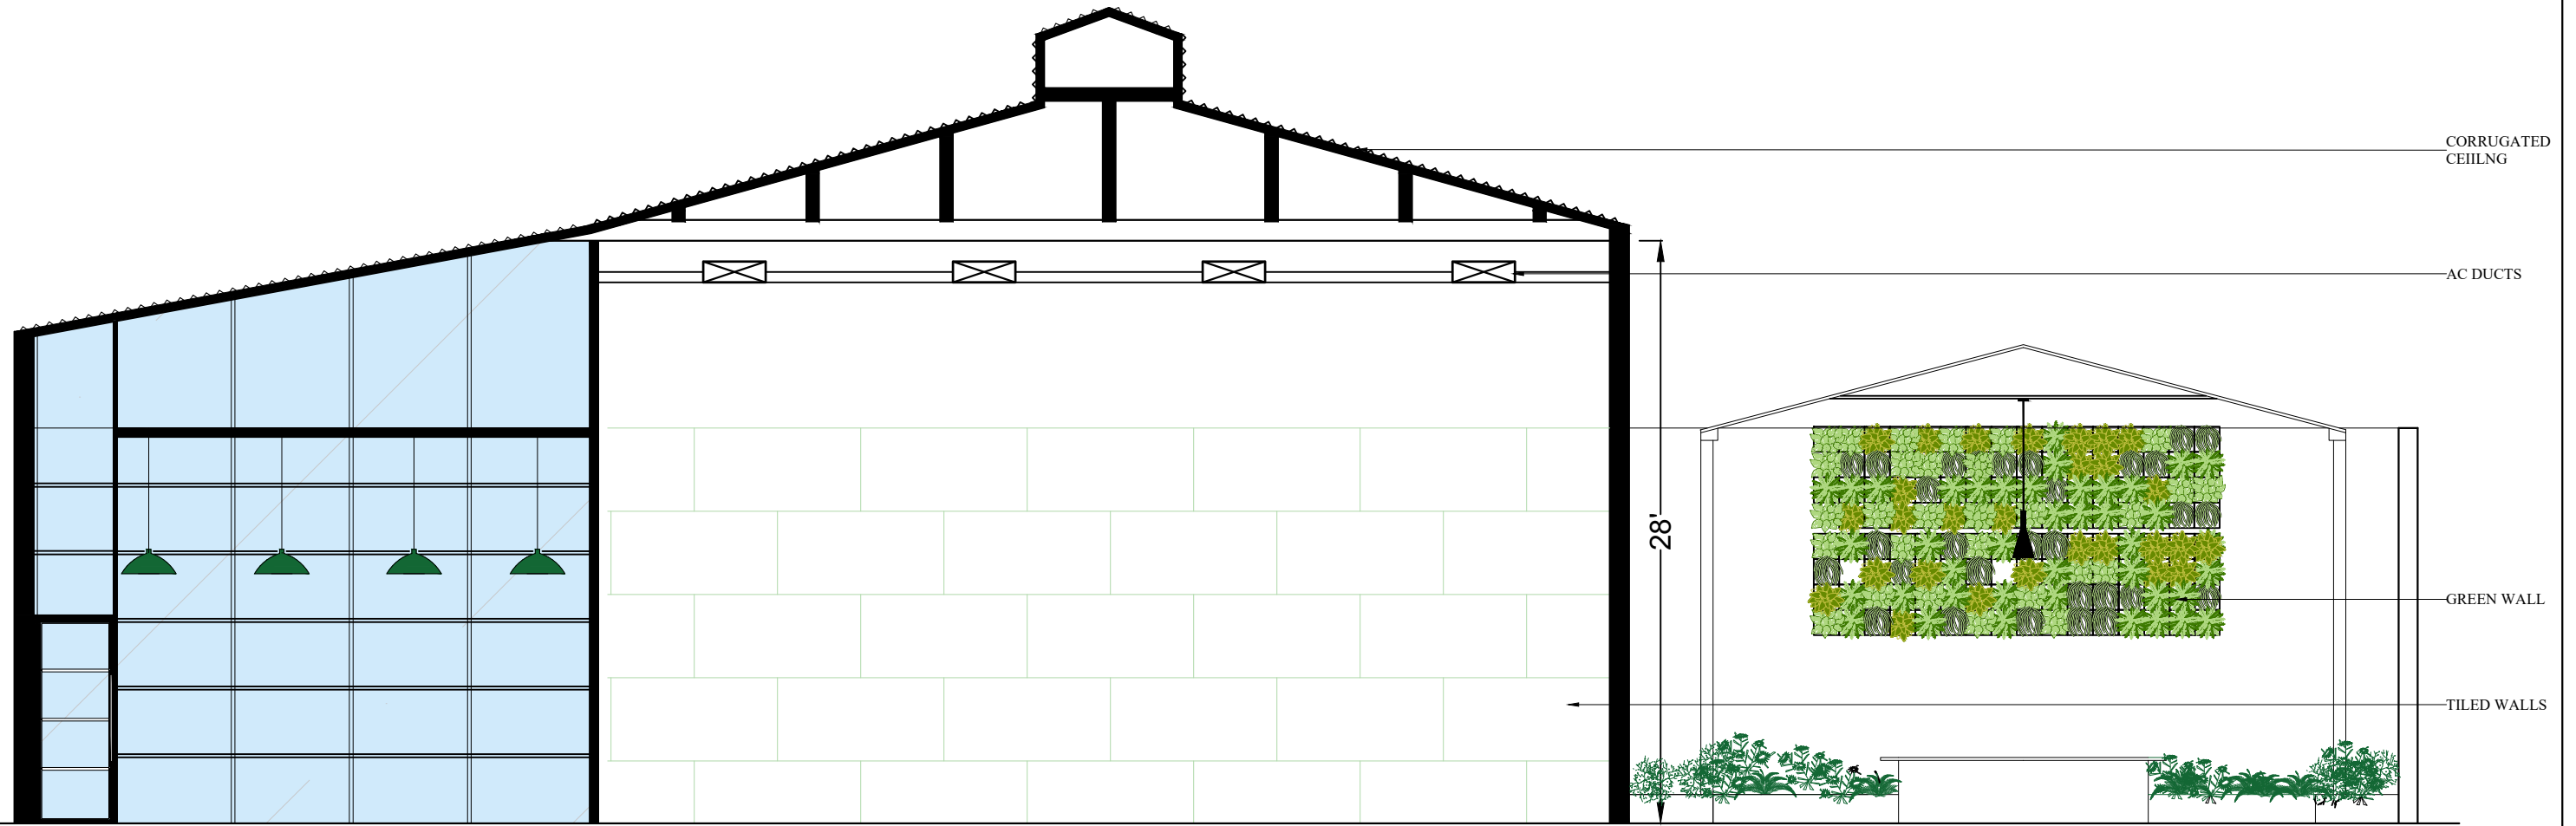

SNOWBALL STUDIO -5 PLAN

SNOWBALL STUDIO -5 ELEVATIONS

EXTERIOR ELEVATION
SCALE = 1/8" = 1'0"

KEY PLAN

SNOWBALL STUDIO -5 ELEVATIONS

LAWN AREA

SHOOTING AREA

MAKEUP ROOMS

SECTION 1-1
SCALE = 1/8" = 1'0"

KEY PLAN

SNOWBALL STUDIO -5 ELEVATIONS

SECTION 2-2
SCALE = 1/8" = 1'0"

SNOWBALL STUDIO -5 ELEVATIONS

CELEBRITY ROOMS

SHOOTING AREA

LAWN AREA

SECTION 3-3
SCALE = 1/8" = 1'0"

KEY PLAN

SNOWBALL STUDIO -5 ELEVATIONS

SECTION 4-4
SCALE = 1/8" = 1'0"

KEY PLAN

SNOWBALL STUDIO -5 ELEVATIONS

SECTION 5-5
SCALE = 1/8" = 1'0"