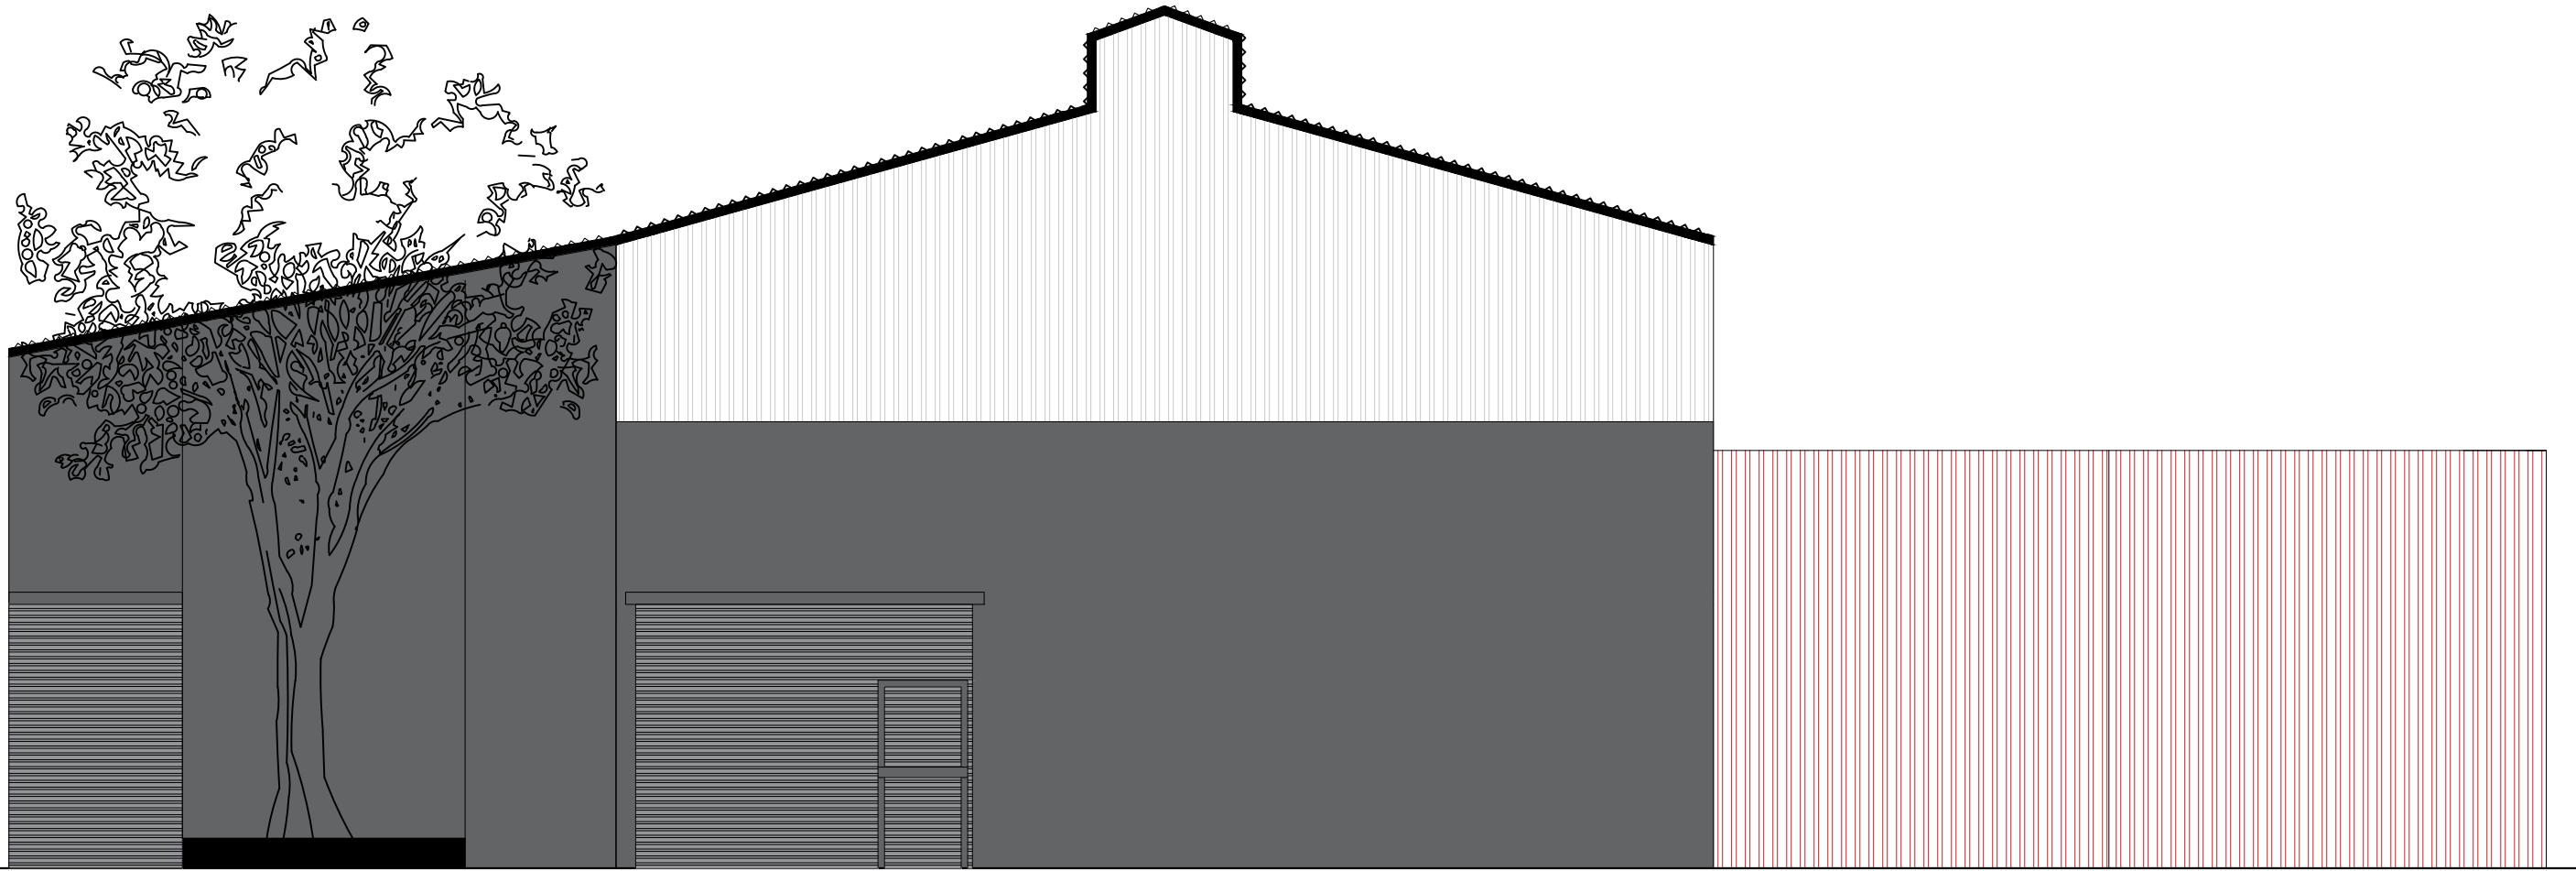

SNOWBALL STUDIO -5 PLAN

SNOWBALL STUDIO -5 ELEVATIONS

EXTERIOR ELEVATION
SCALE = 1/8" = 1'0"

KEY PLAN

SNOWBALL STUDIO -5 ELEVATIONS

LAWN AREA

SHOOTING AREA

MAKEUP ROOMS

SECTION 1-1
SCALE = 1/8" = 1'0"

KEY PLAN

SNOWBALL STUDIO -5 ELEVATIONS

SECTION 2-2
SCALE = 1/8" = 1'0"

SNOWBALL STUDIO -5 ELEVATIONS

CELEBRITY ROOMS

SHOOTING AREA

LAWN AREA

SECTION 3-3
SCALE = 1/8" = 1'0"

KEY PLAN

SNOWBALL STUDIO -5 ELEVATIONS

SECTION 4-4
SCALE = 1/8" = 1'0"

KEY PLAN

SNOWBALL STUDIO -5 ELEVATIONS

SECTION 5-5
SCALE = 1/8" = 1'0"