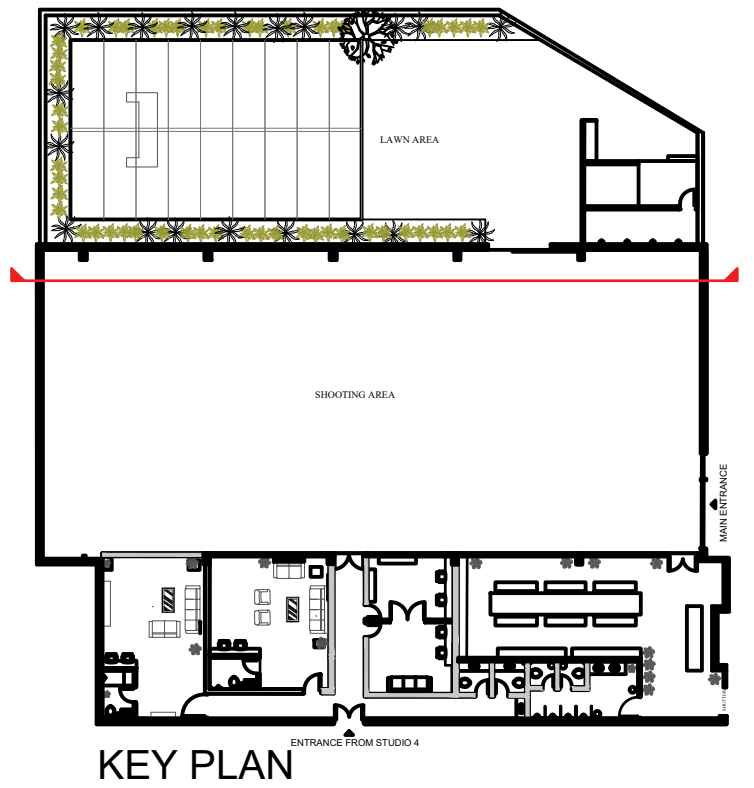

SNOWBALL STUDIO -5 PLAN

SNOWBALL STUDIO -5 ELEVATIONS

EXTERIOR ELEVATION
SCALE = 1/8" = 1'0"

KEY PLAN

SNOWBALL STUDIO -5 ELEVATIONS

LAWN AREA

SHOOTING AREA

MAKEUP ROOMS

SECTION 1-1
SCALE = 1/8" = 1'0"

KEY PLAN

SNOWBALL STUDIO -5 ELEVATIONS

SECTION 2-2
SCALE = 1/8" = 1'0"

SNOWBALL STUDIO -5 ELEVATIONS

CELEBRITY ROOMS

SHOOTING AREA

LAWN AREA

SECTION 3-3
SCALE = 1/8" = 1'0"

KEY PLAN

SNOWBALL STUDIO -5 ELEVATIONS

SECTION 4-4
SCALE = 1/8" = 1'0"

KEY PLAN

SNOWBALL STUDIO -5 ELEVATIONS

SECTION 5-5
SCALE = 1/8" = 1'0"