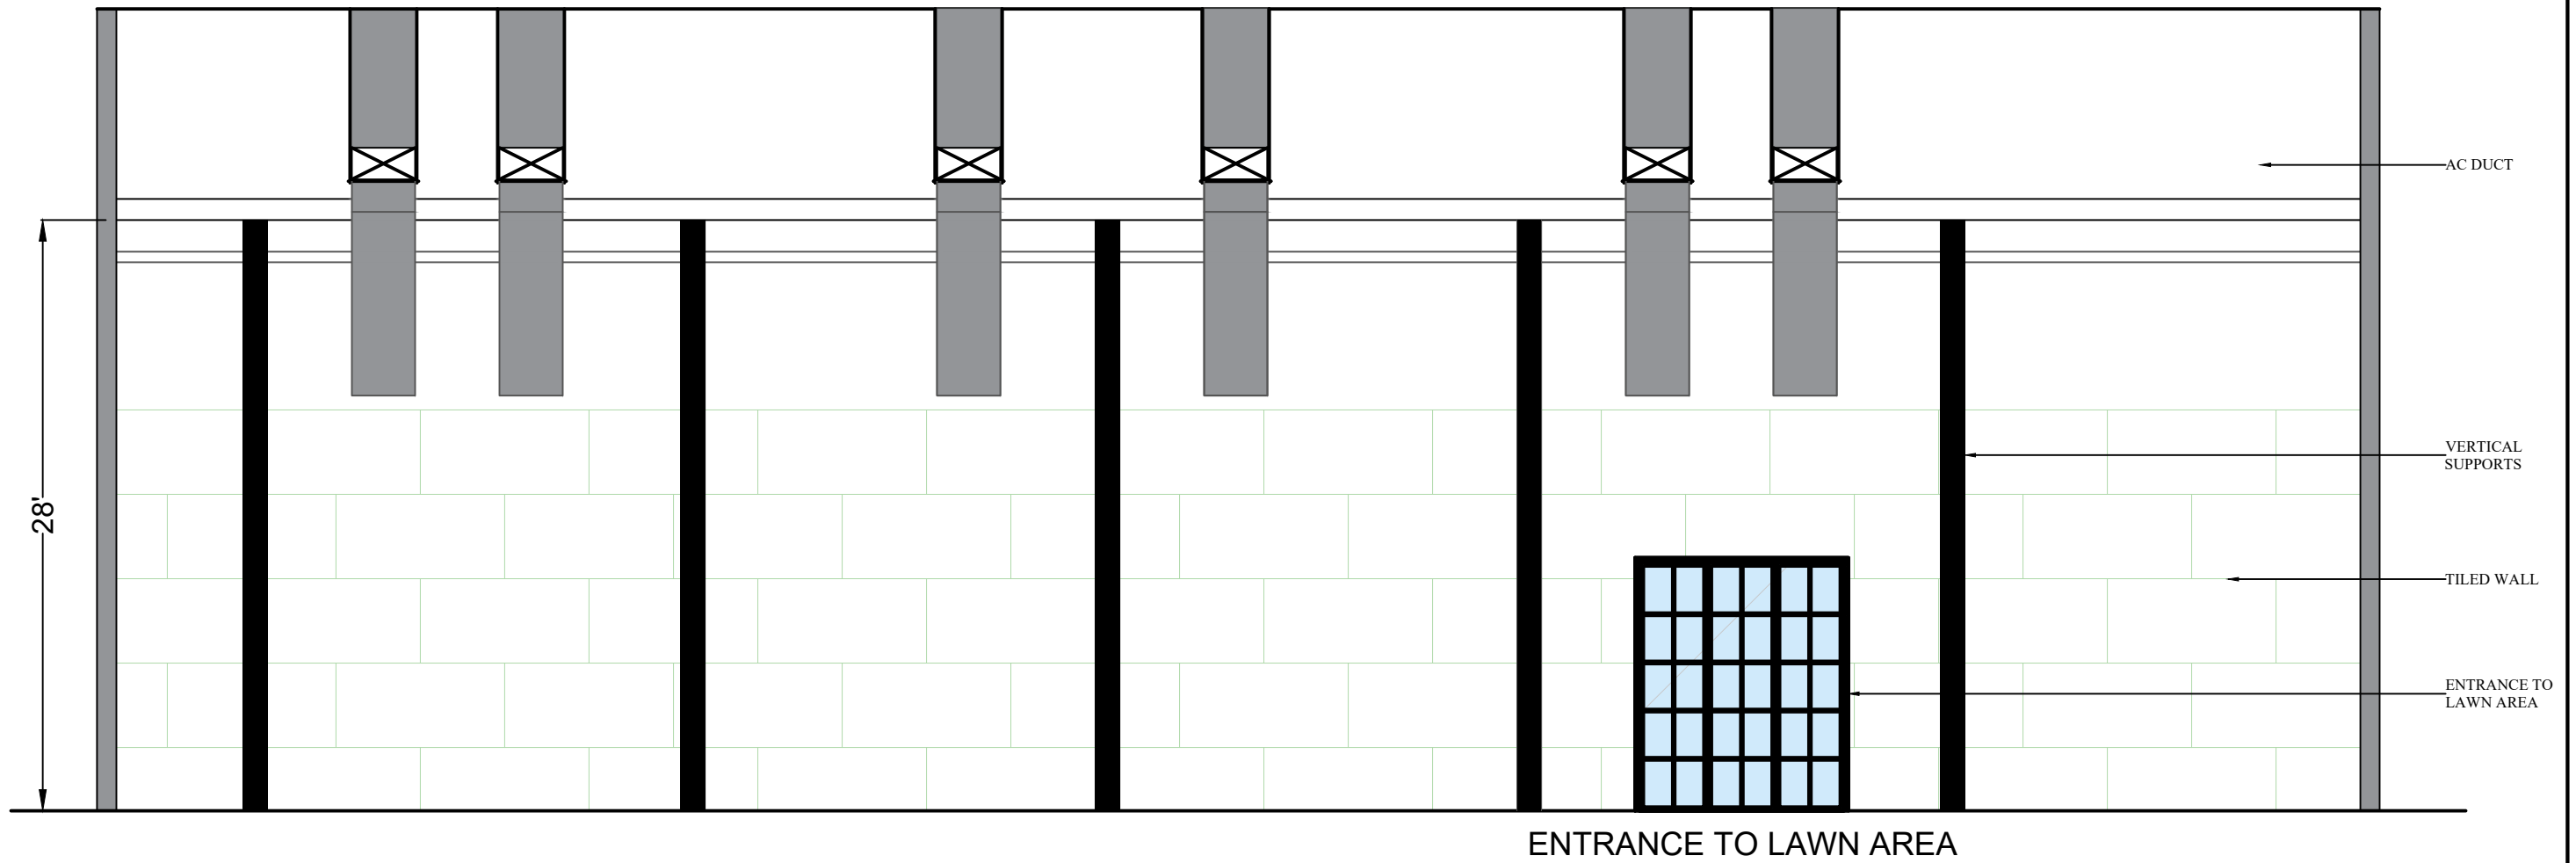

SNOWBALL STUDIO -5 PLAN

SNOWBALL STUDIO -5 ELEVATIONS

EXTERIOR ELEVATION
SCALE = 1/8" = 1'0"

KEY PLAN

SNOWBALL STUDIO -5 ELEVATIONS

LAWN AREA

SHOOTING AREA

MAKEUP ROOMS

SECTION 1-1
SCALE = 1/8" = 1'0"

KEY PLAN

SNOWBALL STUDIO -5 ELEVATIONS

SECTION 2-2
SCALE = 1/8" = 1'0"

SNOWBALL STUDIO -5 ELEVATIONS

CELEBRITY ROOMS

SHOOTING AREA

LAWN AREA

SECTION 3-3
SCALE = 1/8" = 1'0"

KEY PLAN

SNOWBALL STUDIO -5 ELEVATIONS

SECTION 4-4
SCALE = 1/8" = 1'0"

KEY PLAN

SNOWBALL STUDIO -5 ELEVATIONS

SECTION 5-5
SCALE = 1/8" = 1'0"