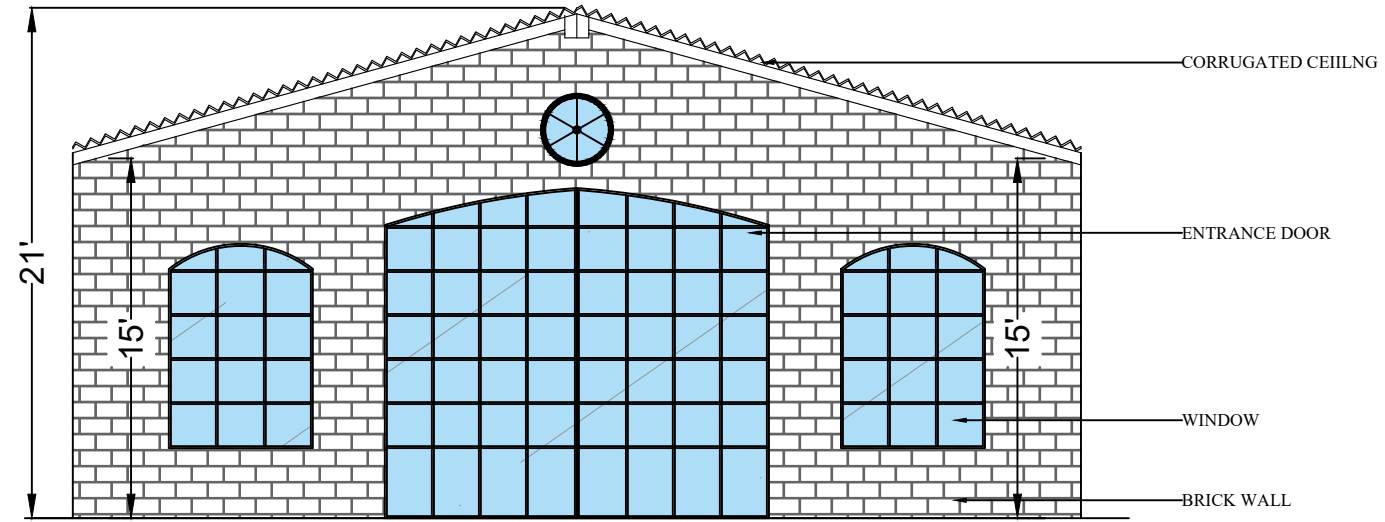

SNOWBALL STUDIO -3 PLAN

ENTRANCE DOOR
SCALE = 1/4" = 1'0"

PLAN
SCALE = 1/4" = 1'0"

SNOWBALL STUDIO -3 ELEVATIONS

ELEVATION -1
SCALE = 1/4" = 1'0"

ELEVATION -2
SCALE = 1/4" = 1'0"

KEY PLAN

SNOWBALL STUDIO -3 ELEVATIONS

ELEVATION -3
SCALE = 1/4" = 1'0"

ELEVATION -4
SCALE = 1/4" = 1'0"

KEY PLAN