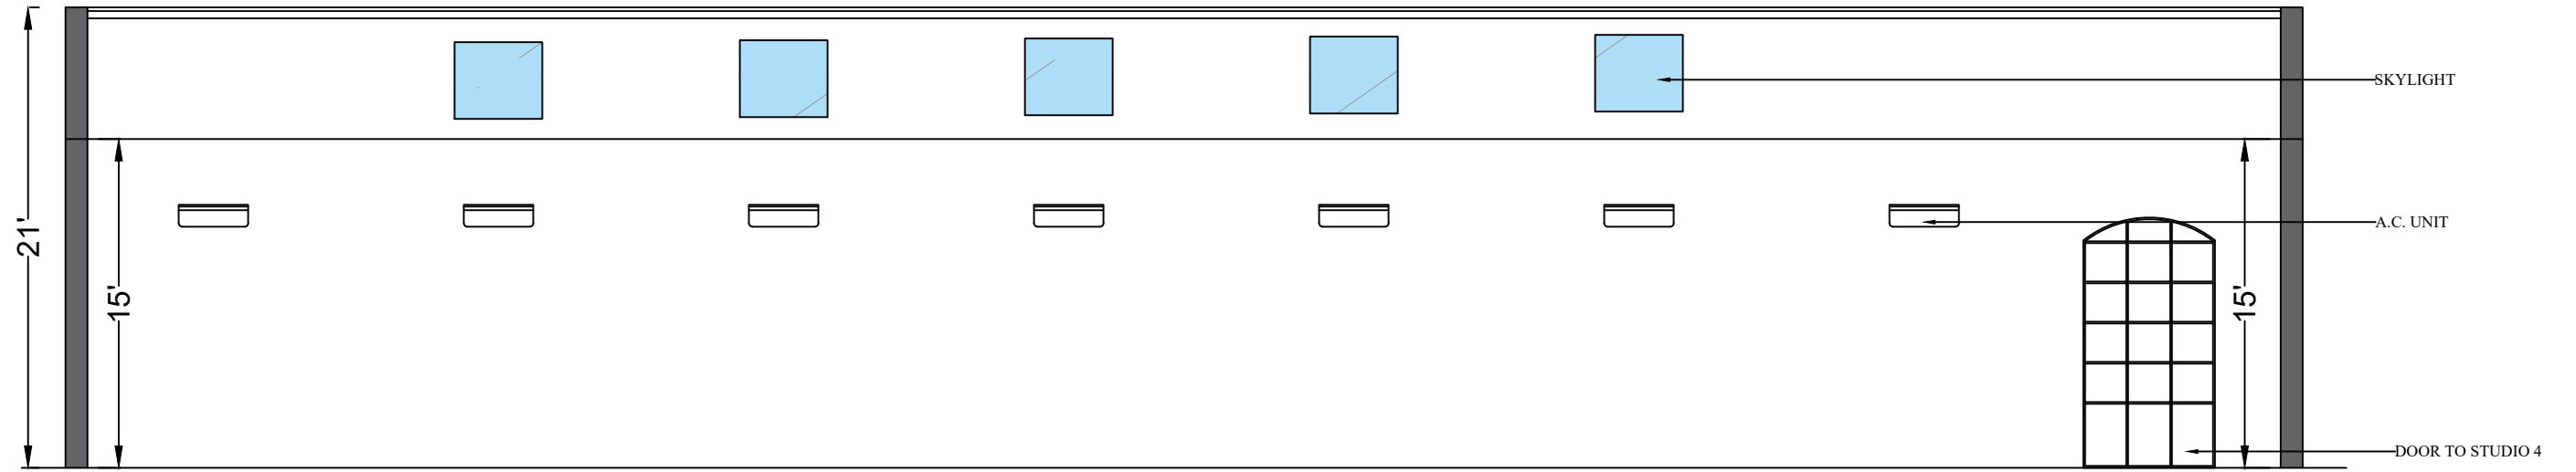

SNOWBALL STUDIO -3 PLAN

ENTRANCE DOOR
SCALE = 1/4" = 1'0"

PLAN
SCALE = 1/4" = 1'0"

SNOWBALL STUDIO -3 ELEVATIONS

ELEVATION -1
SCALE = 1/4" = 1'0"

ELEVATION -2
SCALE = 1/4" = 1'0"

KEY PLAN

SNOWBALL STUDIO -3 ELEVATIONS

ELEVATION -3
SCALE = 1/4" = 1'0"

ELEVATION -4
SCALE = 1/4" = 1'0"

KEY PLAN