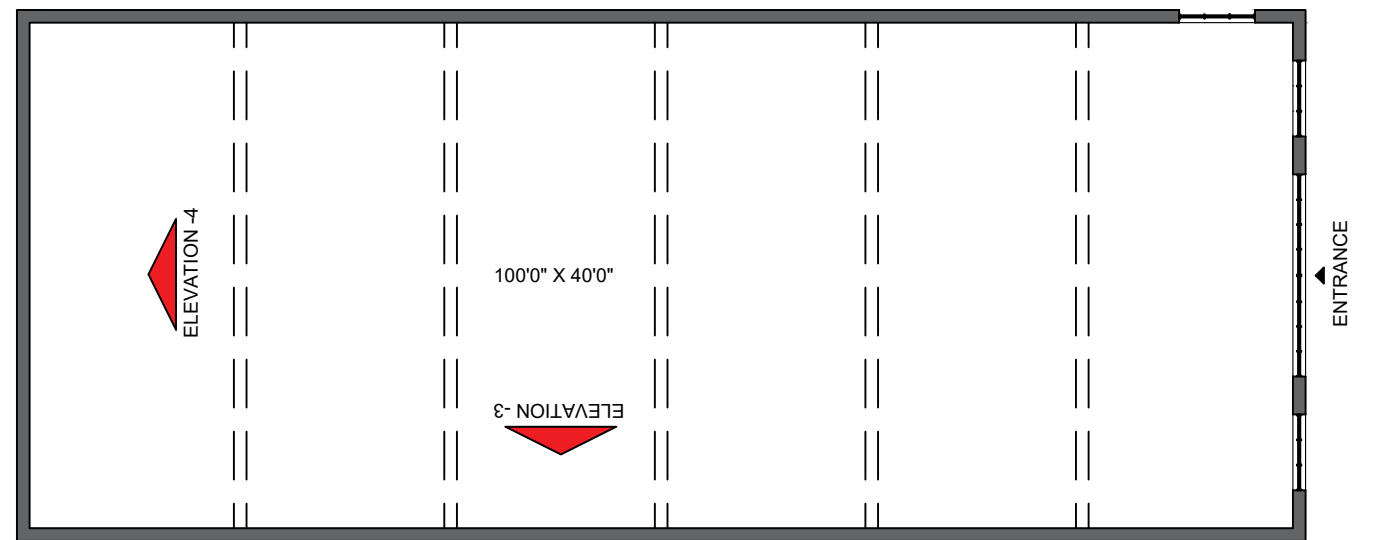

SNOWBALL STUDIO -3 PLAN

ENTRANCE DOOR
SCALE = 1/4" = 1'0"

PLAN
SCALE = 1/4" = 1'0"

SNOWBALL STUDIO -3 ELEVATIONS

ELEVATION -1
SCALE = 1/4" = 1'0"

ELEVATION -2
SCALE = 1/4" = 1'0"

KEY PLAN

SNOWBALL STUDIO -3 ELEVATIONS

ELEVATION -3
SCALE = 1/4" = 1'0"

ELEVATION -4
SCALE = 1/4" = 1'0"

KEY PLAN