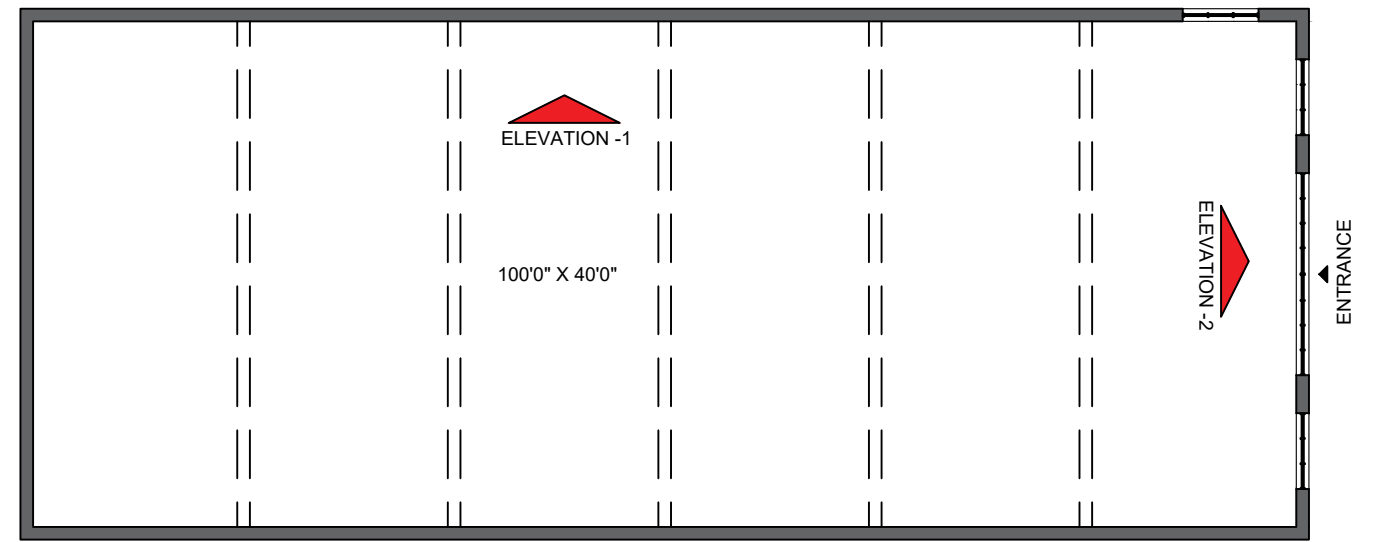

SNOWBALL STUDIO -3 PLAN

ENTRANCE DOOR
SCALE = 1/4" = 1'0"

PLAN
SCALE = 1/4" = 1'0"

SNOWBALL STUDIO -3 ELEVATIONS

ELEVATION -1
SCALE = 1/4" = 1'0"

ELEVATION -2
SCALE = 1/4" = 1'0"

KEY PLAN

SNOWBALL STUDIO -3 ELEVATIONS

ELEVATION -3
SCALE = 1/4" = 1'0"

ELEVATION -4
SCALE = 1/4" = 1'0"

KEY PLAN