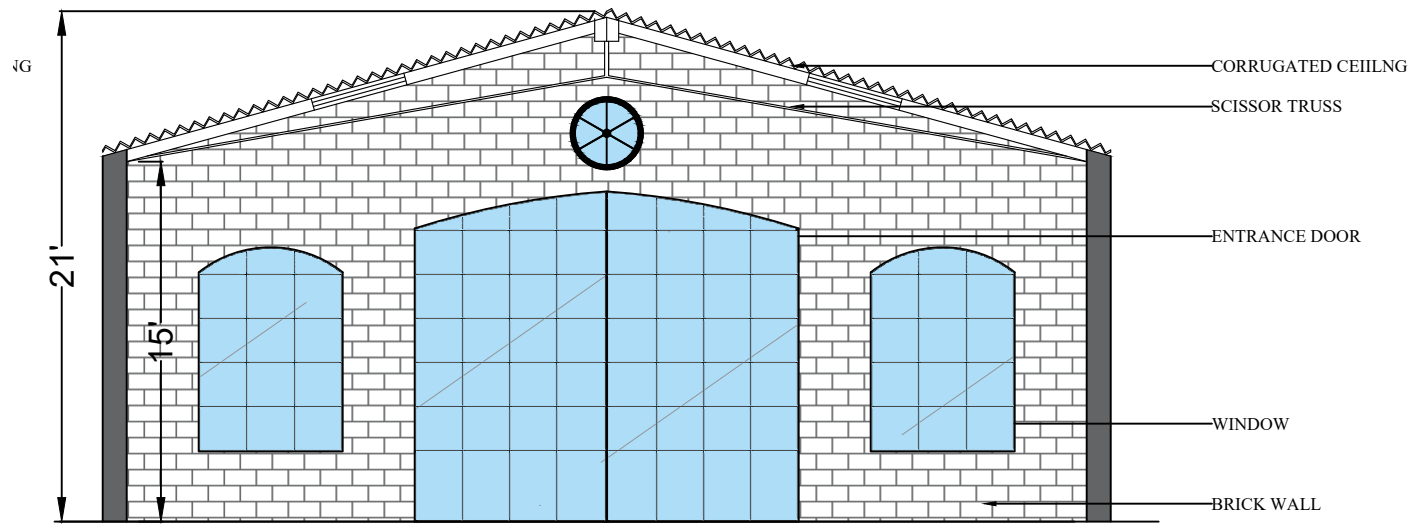

SNOWBALL STUDIO -3 PLAN

ENTRANCE DOOR
SCALE = 1/4" = 1'0"

PLAN
SCALE = 1/4" = 1'0"

SNOWBALL STUDIO -3 ELEVATIONS

ELEVATION -1
SCALE = 1/4" = 1'0"

ELEVATION -2
SCALE = 1/4" = 1'0"

KEY PLAN

SNOWBALL STUDIO -3 ELEVATIONS

ELEVATION -3
SCALE = 1/4" = 1'0"

ELEVATION -4
SCALE = 1/4" = 1'0"

KEY PLAN