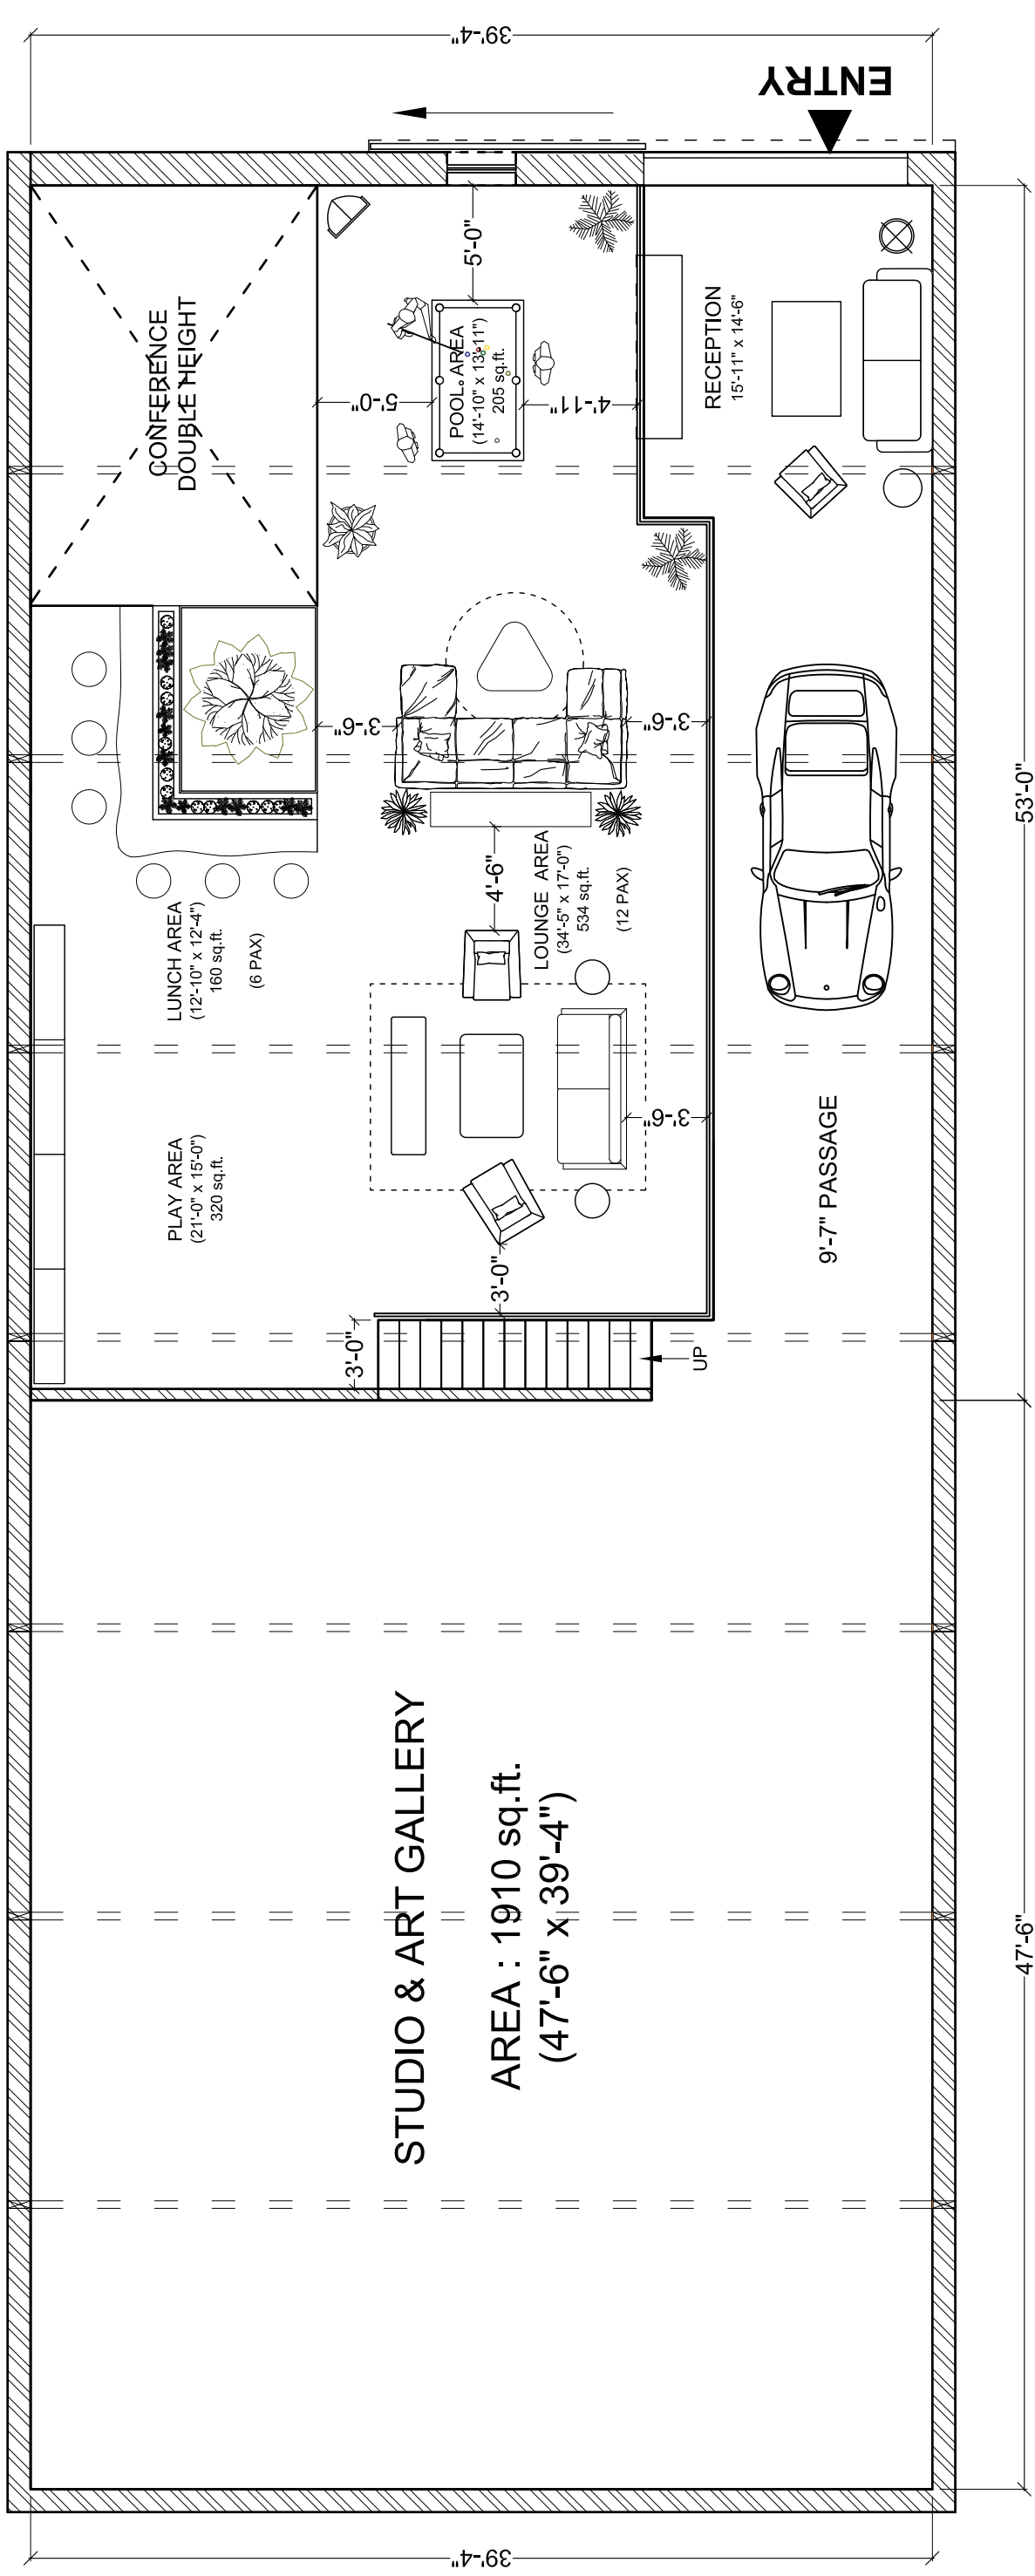

SNOWBALL - STUDIO DESIGN MUMBAI

AREA : 3953 sq.ft.

SNOWBALL STUDIO, MUMBAI

DATE : 28TH APRIL 2017
SCALE : NOT TO SCALE
DEALT BY : NITISH VERMA
CKD. BY : AMITH CHHABRA
DRAWING NO.: LCD.SBS.LP.2.0

TITLE: **MEZZANINE FLOOR
LAYOUT WITH DIMENSIONS**

AREA : 3953 sq.ft. REV. 00